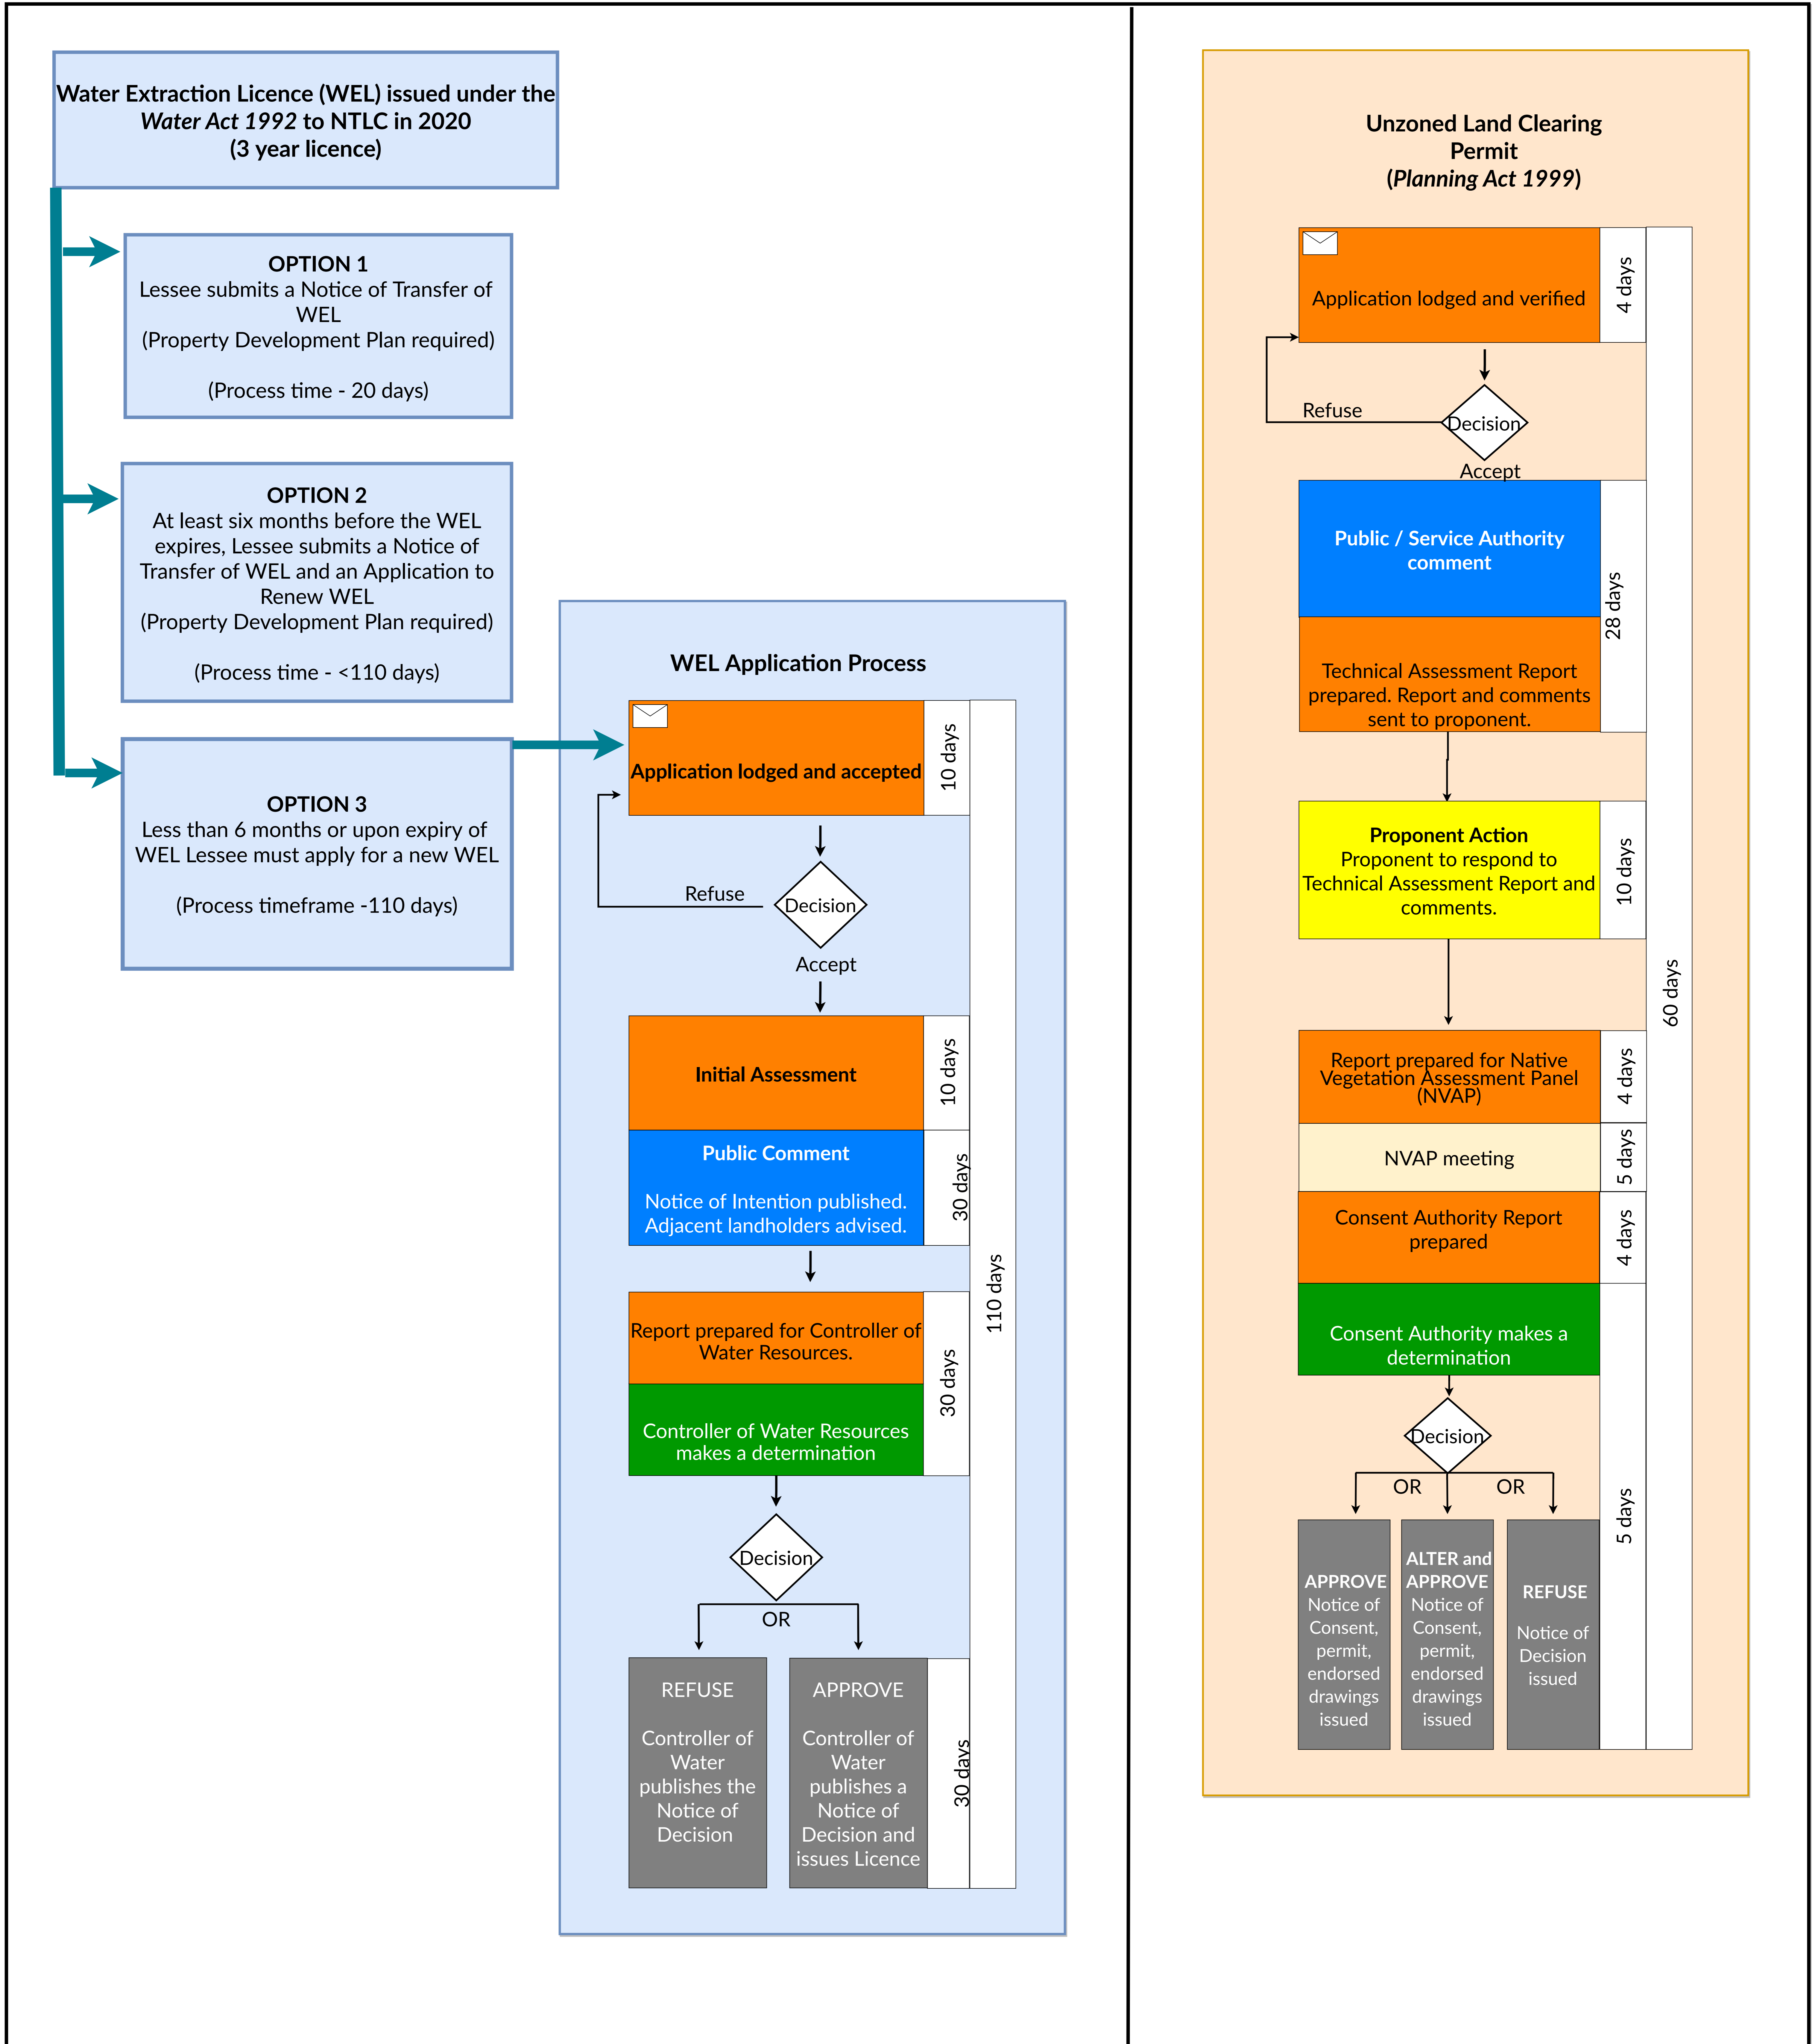

Larrimah Agricultural Precinct - Approvals Mapping

Legend	Acronyms
 Proponent led action	WEL - Water Extraction Licence
 Department consideration and action	NTLC - Northern Territory Land Corporation
 Exhibition / comment	NVAP - Native Vegetation Assessment Panel
 Determination	
 Notice of Decision	
Timeframes are in business days	

This material has been produced by the Department of Environment, Parks and Water Security specifically for the Northern Territory Land Corporation and should not be reproduced without consent.